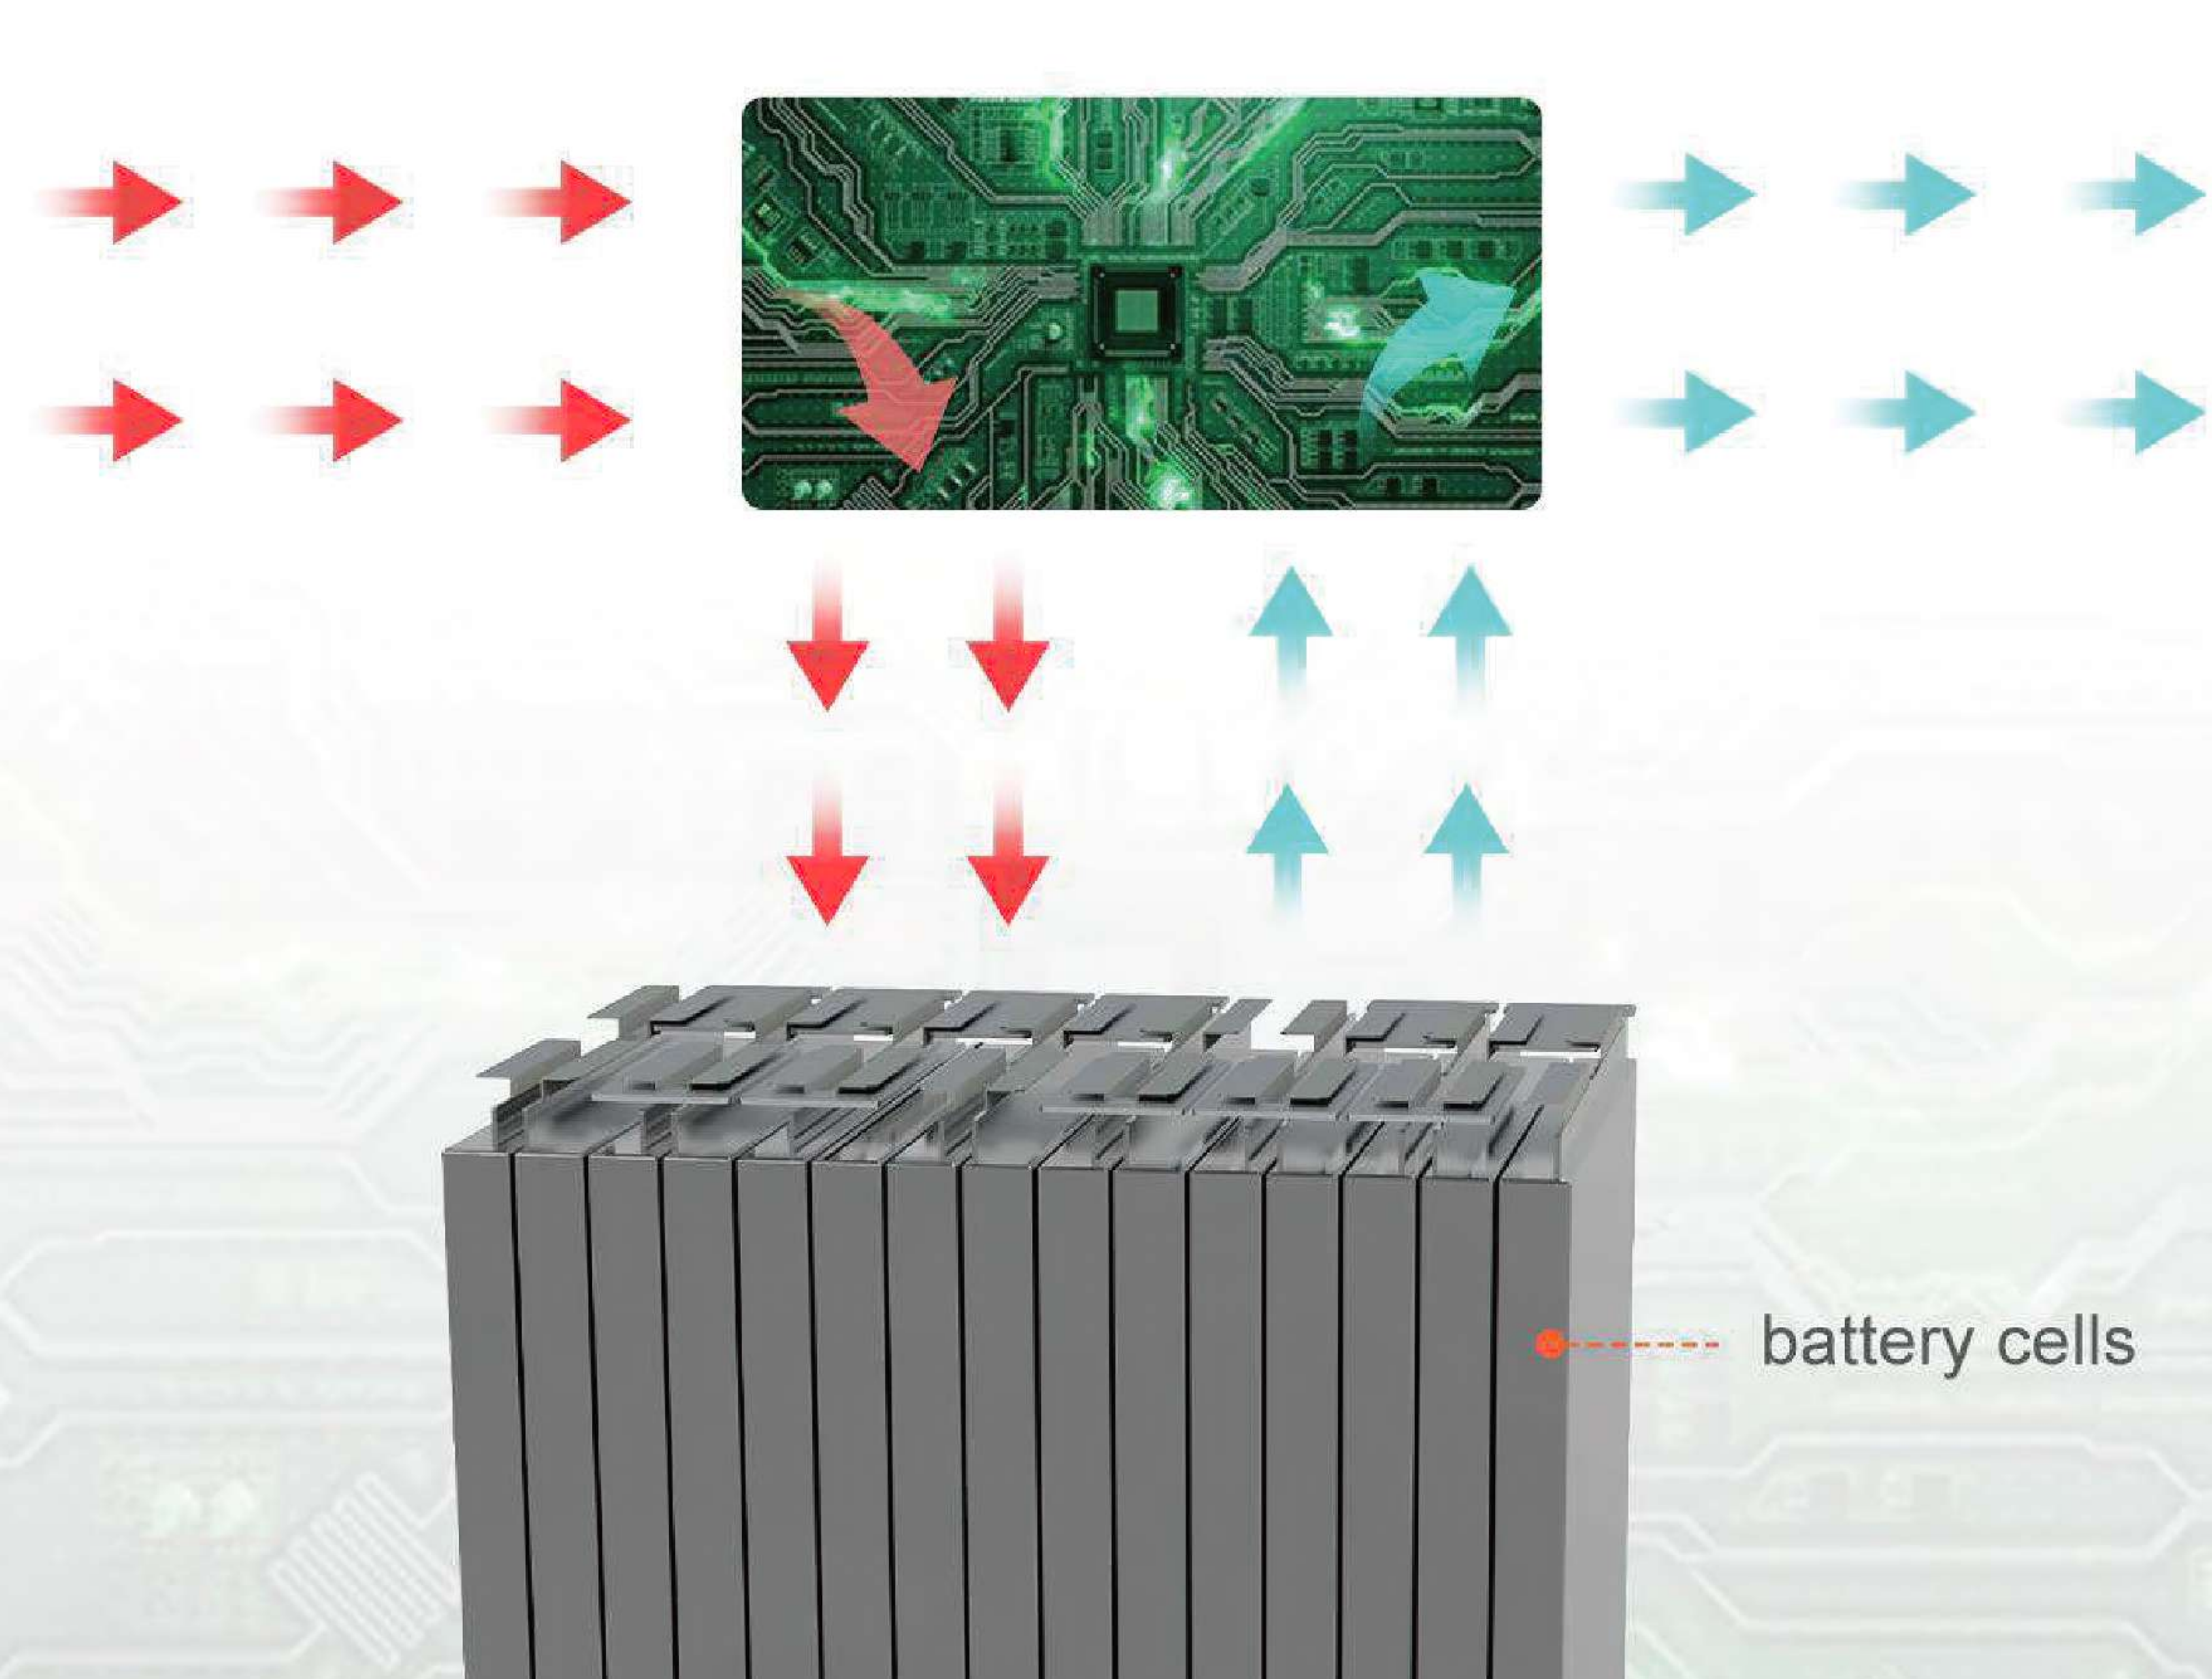

All In One Portable Power Station
BESS-ASM-3300WH-3300W

- ◆ 3300Wh Lithium Iron Phosphate
- ◆ 3300W Bi-directional Inverter Inside
- ◆ 65Ah 51.2V

Specification

Model	BESS-ASM-3300WH-3300W	Car charging input	Supports 12/24V
Net Weight	Approx. 45kg	Cell type	Lithium Iron Phosphate(LiFePO4)
Size (L*W * H)	460*300*465(mm)	Rated voltage	51.2V
Capacity	3300Wh	Rated capacity	65Ah
AC output	3-channel output, 3300W; AC 220V-240V, 50 Hz/60Hz	Anderson Port	Supported 12V/30A
AC input power	2200W	USB-A	1-channel output, 5V/2.4A (constant voltage) maximum power 12W
AC input voltage	AC 220V-240V 10A 50Hz/60Hz	USB-A fast charging	1-channel output, 5V/2.4A, 9V/2A, 12V/1.5A (constant voltage), maximum power 18W
Solar charging input	1200W	USB-C	2-channel output, 5/9/12/15/20V-5A (constant voltage), maximum power 100W

Front

Top

Rear

- Multi-scenario
- 2200W AC Input
- 3072Wh
- Pure Sine Wave
- LiFePO4
- LCD Display
- 3300W AC Output
- USB*4

Various Input/Output Ports

Bi-directional High Power Output 3300W Power Station

High Efficiency, Low Cost

Main Features

Combining of 11 output ports

Aluminum Alloy Handle (black)

Universal Wheel

Why All-In-One Portable Power Station?

Emergency Aid

Outdoor Work

Outdoor Camping

Over Current Protection

DC Auto Sleep

Pure Sine Wave

Long cycle life

Multiple Appliances

Rice Cooker (800W)

3.8 Hours

Lighting (10W)