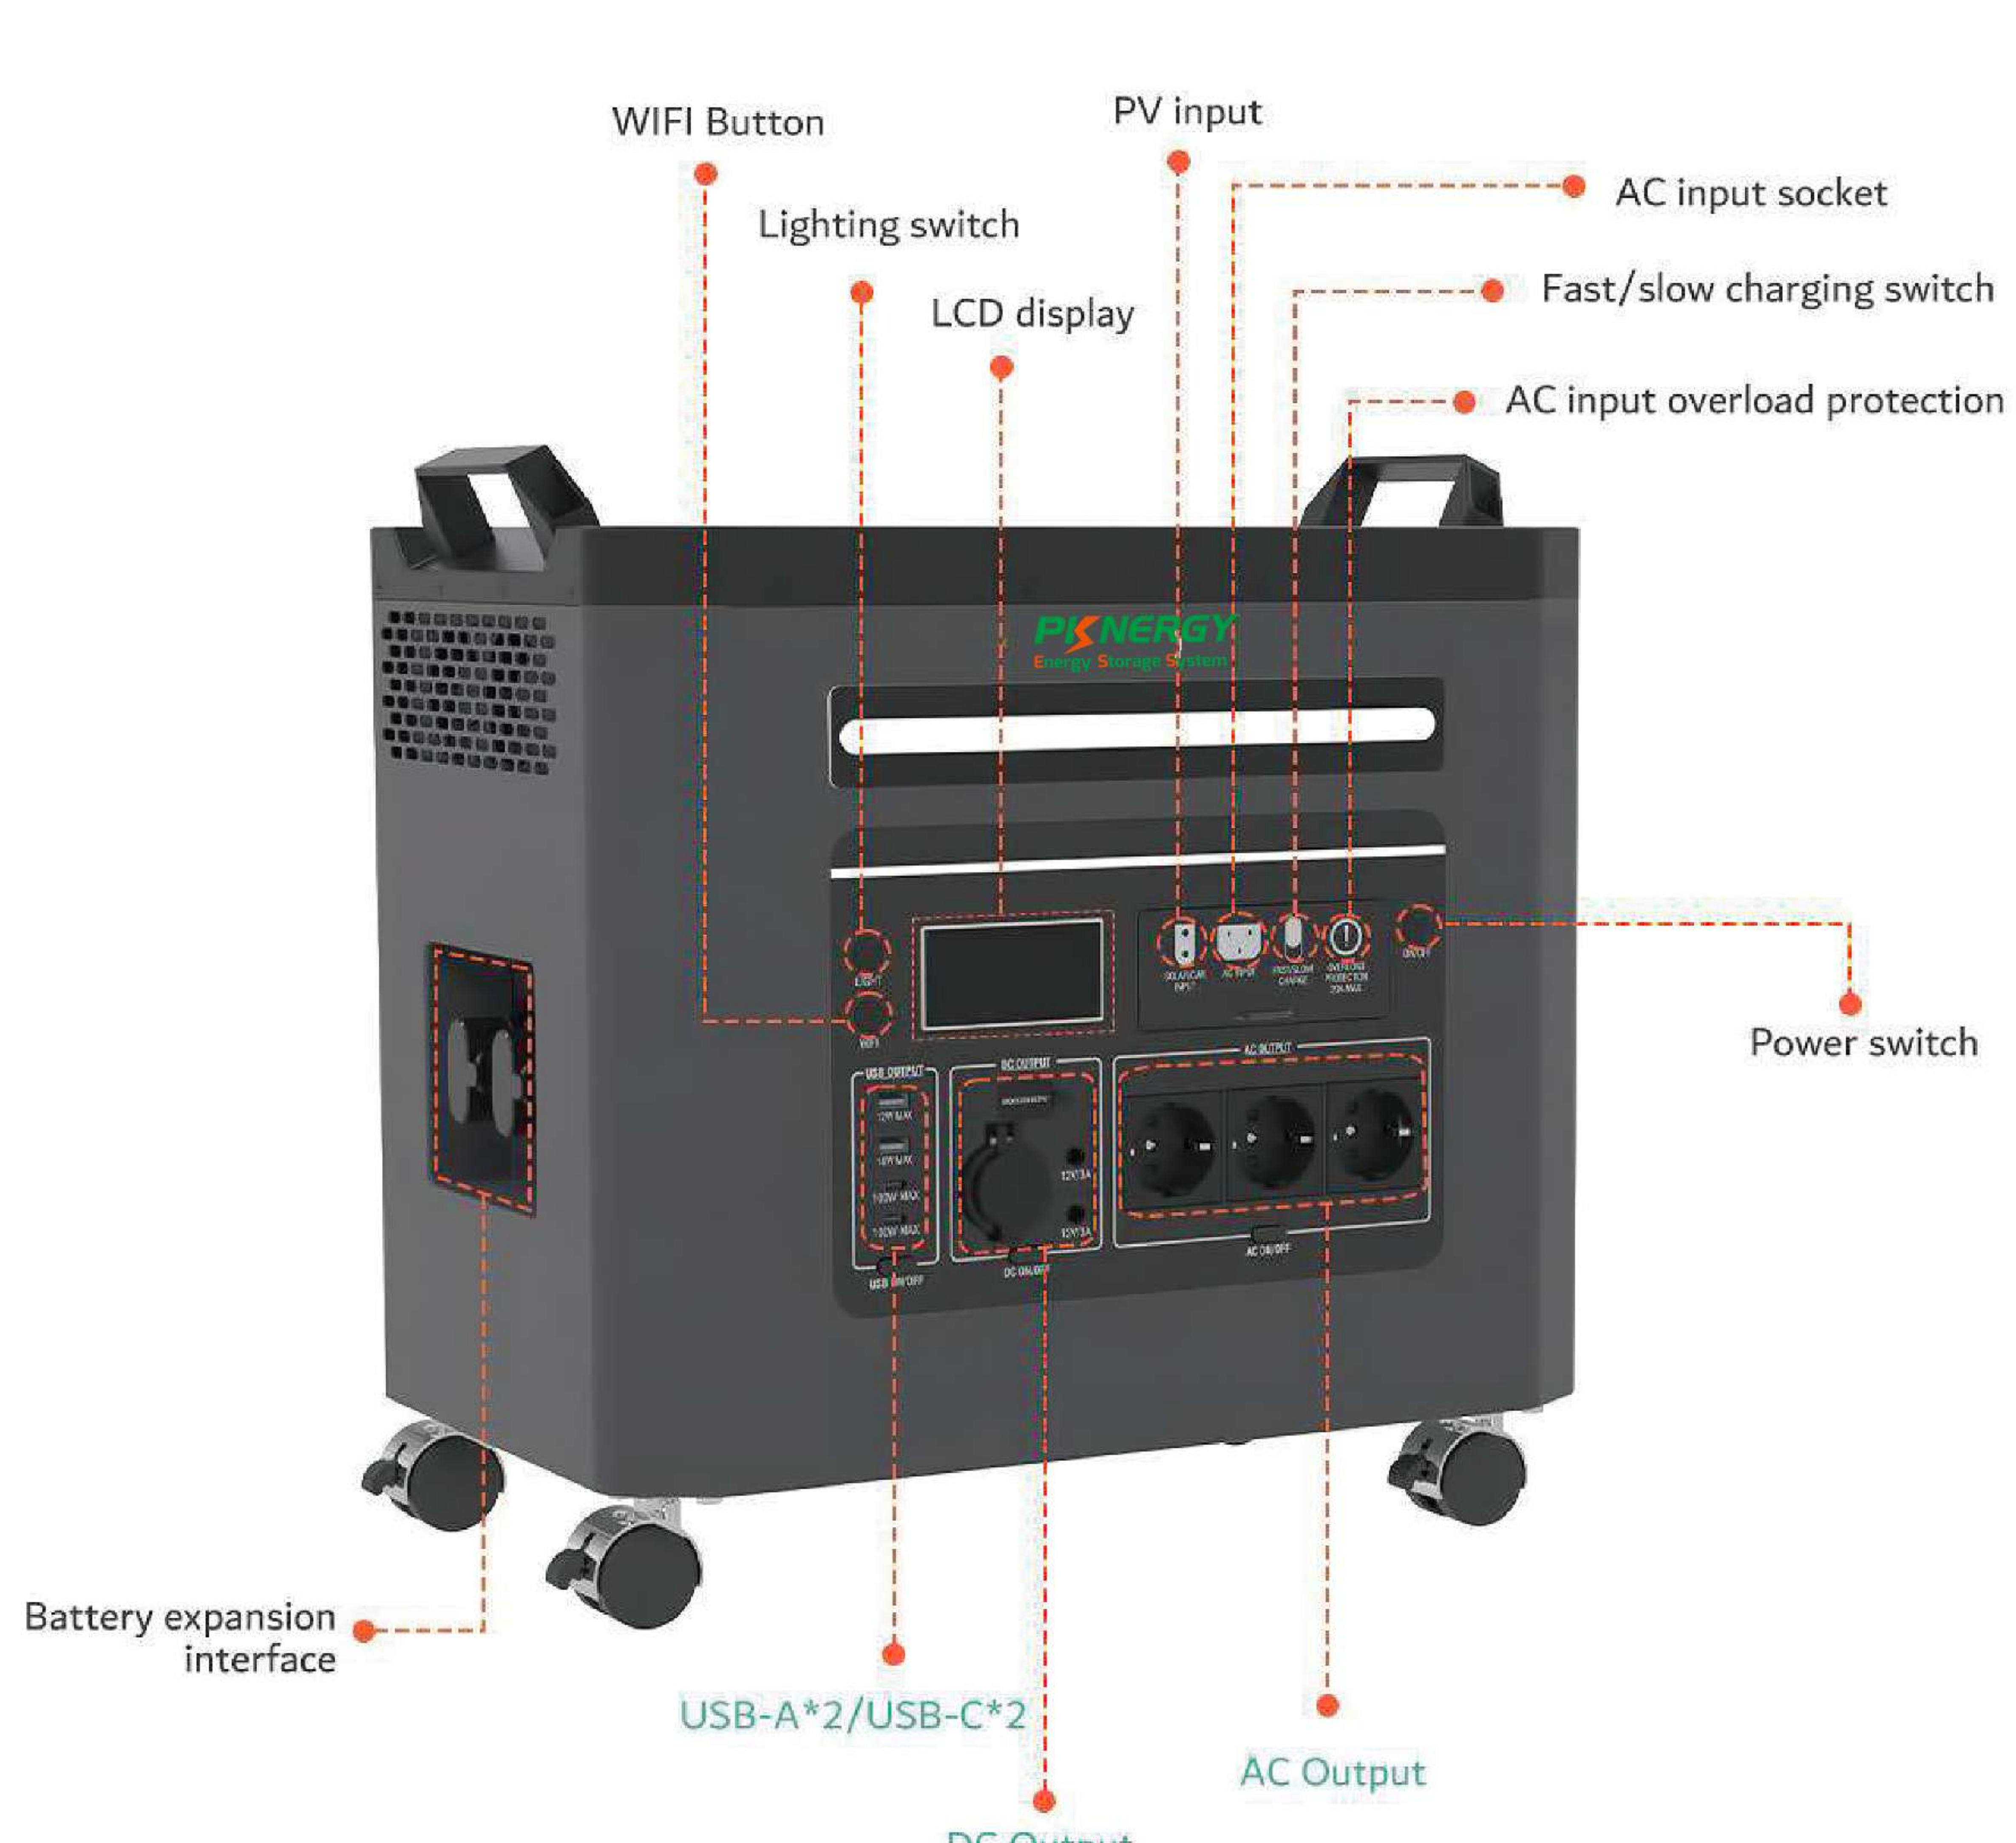

All In One Portable Power Station
BESS-ASM-3300WH-3300W

- ◆ 3300Wh Lithium Iron Phosphate
- ◆ 3300W Bi-directional Inverter Inside
- ◆ 65Ah 51.2V

Specification

Model	BESS-ASM-3300WH-3300W	Car charging input	Supports 12/24V
Net Weight	Approx. 45kg	Cell type	Lithium Iron Phosphate(LiFePO4)
Size (L*W * H)	460*300*465(mm)	Rated voltage	51.2V
Capacity	3300Wh	Rated capacity	65Ah
AC output	3-channel output, 3300W; AC 220V-240V, 50 Hz/60Hz	Anderson Port	Supported 12V/30A
AC input power	2200W	USB-A	1-channel output, 5V/2.4A (constant voltage) maximum power 12W
AC input voltage	AC 220V-240V 10A 50Hz/60Hz	USB-A fast charging	1-channel output, 5V/2.4A, 9V/2A, 12V/1.5A (constant voltage), maximum power 18W
Solar charging input	1200W	USB-C	2-channel output, 5/9/12/15/20V-5A (constant voltage), maximum power 100W

Front

Top

Rear

- Multi-scenario
- 2200W AC Input
- 3072Wh
- Pure Sine Wave
- LiFePO4
- LCD Display
- 3300W AC Output
- USB*4

Various Input/Output Ports

Bi-directional High Power Output 3300W Power Station

High Efficiency, Low Cost

Main Features

Combining of 11 output ports

Aluminum Alloy Handle (black)

Universal Wheel

Why All-In-One Portable Power Station?

Emergency Aid

Outdoor Work

Outdoor Camping

Over Current Protection

DC Auto Sleep

Pure Sine Wave

Long cycle life

Multiple Appliances

Rice Cooker (800W)

3.8 Hours

Lighting (10W)